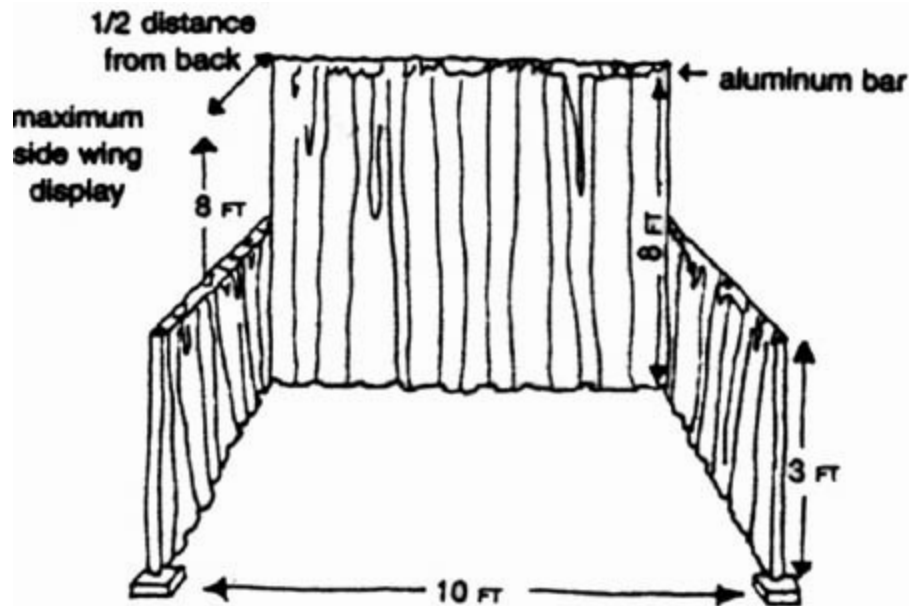

# Booth Dimensions

Back Wall = 8ft high drape hanging from an aluminum bar

Side Wall = 3ft high drape hanging from an aluminum bar

Your display is one of many exhibits in the show. The following restrictions ensure the visibility of the displays around you.

## Booth Restrictions

1. NO CANOPIES, NO CANOPY FRAMES
2. You will need a solid wall if you are hanging merchandise or displays.

You CANNOT hang items on the drapes.

3. Your display can be **no more** than 8' high at the back and **cannot** exceed 3' in height within 3' of the aisle.