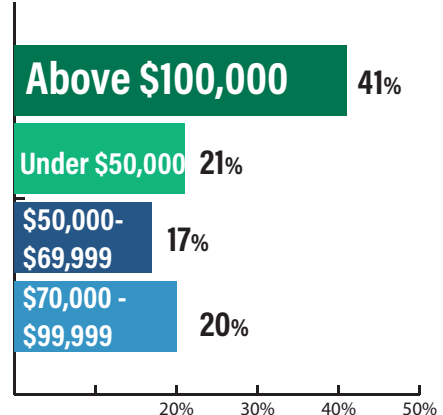

Attendee Incomes

Contact Us

p: 800-545-6100

e: service@SportsExpos.com

w: www.SportsExpos.com

Join ISE's 2018 Tour

Denver - Jan 11-14

Sacramento - Jan 18-21

Salt Lake City - Mar 15-18

Scottsdale and Arizona Boat Show - Mar 22-25