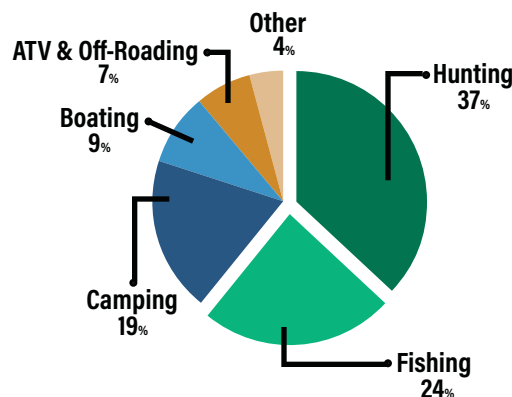

**Newspaper**

A key media for high income customers.

**Direct Mail**

Bringing loyal customers year after year.

**See Samples of ISE ads**

[www.SportsExpos.com/advertising](http://www.SportsExpos.com/advertising)

## Location, Location, Location

Scottsdale, AZ. Our move to WestWorld has boosted attendee household income by 9%. The venue also allowed the significant expansion of our jointly held **Arizona Boat Show**. We more than doubled display space for recreational vehicles and powersports units. New show features and activities support those categories, attracting, entertaining and motivating consumers. Attendees stay twice as long at the show when compared to our previous location.