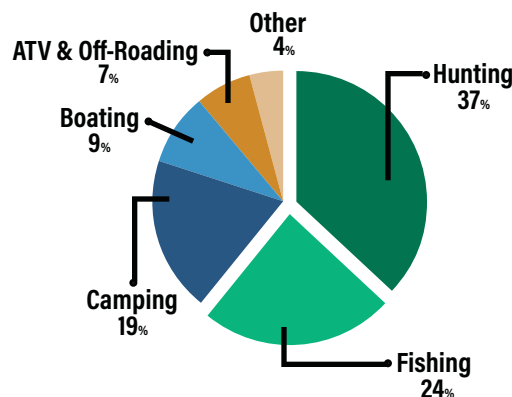

Attendee Interests