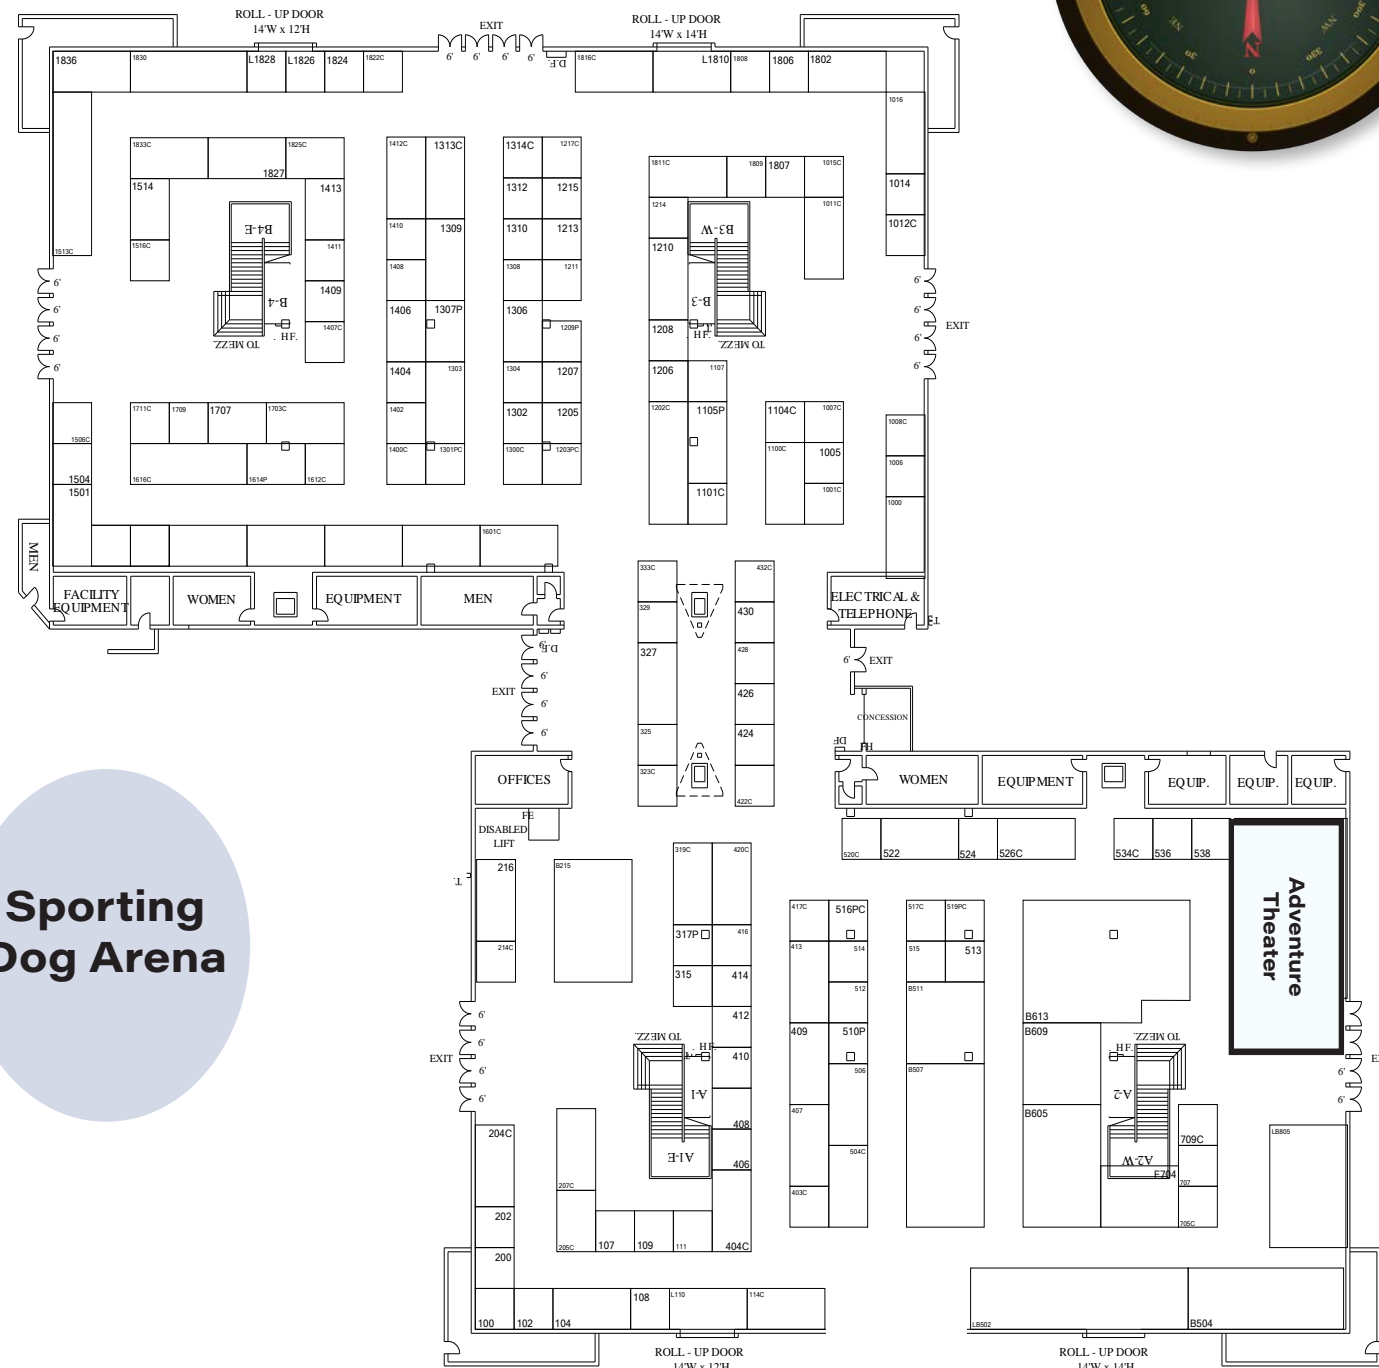

BLUE SHOW ENTRANCE (EAST)

January 14-17, 2027

Cal Expo - Buildings A-B, C-D & Dog Arena 1600 Exposition Blvd., Sacramento, CA 95815

BLUE ENTRANCE & PAVILION BUILDING

BUILDING C

YOUTH FAIR (D)

BUILDING B

Sporting Dog Arena

BUILDING A

GREEN SHOW ENTRANCE (WEST)

Jan. 14-17, 2027

CAL EXPO

1600 Exposition Blvd. Sacramento, CA 95815

SHOW HOURS

Thurs: 11a-8p

Fri: 11a-8p

Sat: 10a-7p

Sun: 10a-4p

SportsExpos.com/attend/sacramento

Revised 11/2021