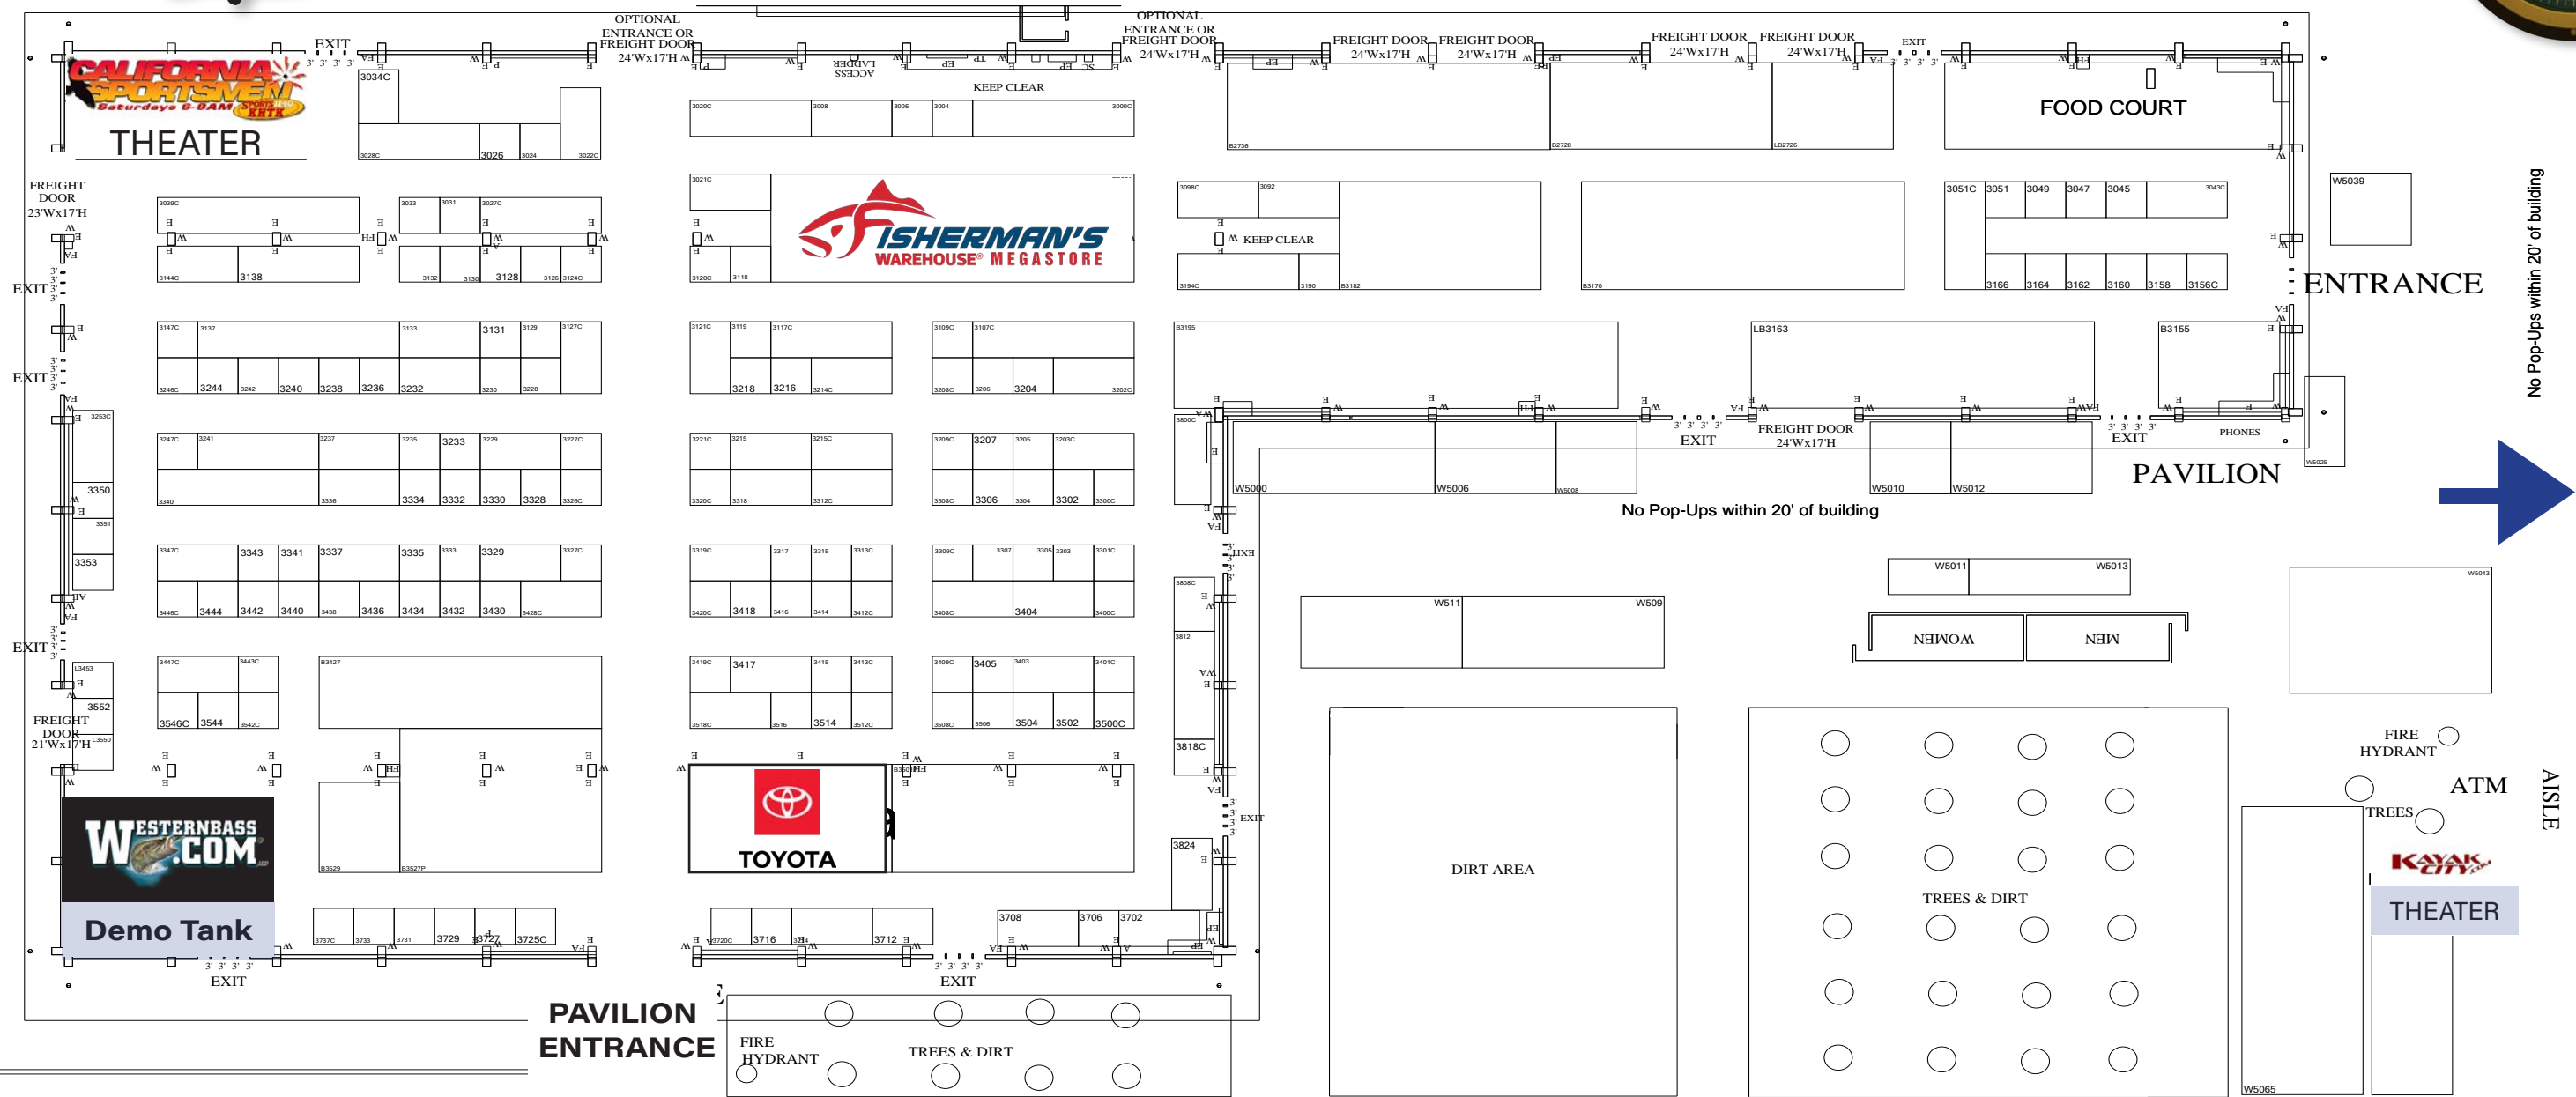

January 14-17, 2027

Cal Expo - Pavilion Building

1600 Exposition Blvd., Sacramento, CA 95815

GREEN ENTRANCE, BUILDINGS C - D & A - B & Sporting-Dog Arena

Scroll DOWN or press ENTER to see Buildings C-D, A-B and Cal Expo Site Map

BLUE SHOW ENTRANCE (EAST)

January 14-17, 2027

Cal Expo - Buildings A-B, C-D & Dog Arena 1600 Exposition Blvd., Sacramento, CA 95815

BLUE ENTRANCE & PAVILION BUILDING

BUILDING C

YOUTH FAIR (D)

BUILDING B

Sporting Dog Arena

BUILDING A

GREEN SHOW ENTRANCE (WEST)

Jan. 14-17, 2027

CAL EXPO

1600 Exposition Blvd. Sacramento, CA 95815

SHOW HOURS

Thurs: 11a-8p

Fri: 11a-8p

Sat: 10a-7p

Sun: 10a-4p

SportsExpos.com/attend/sacramento

Revised 11/2021