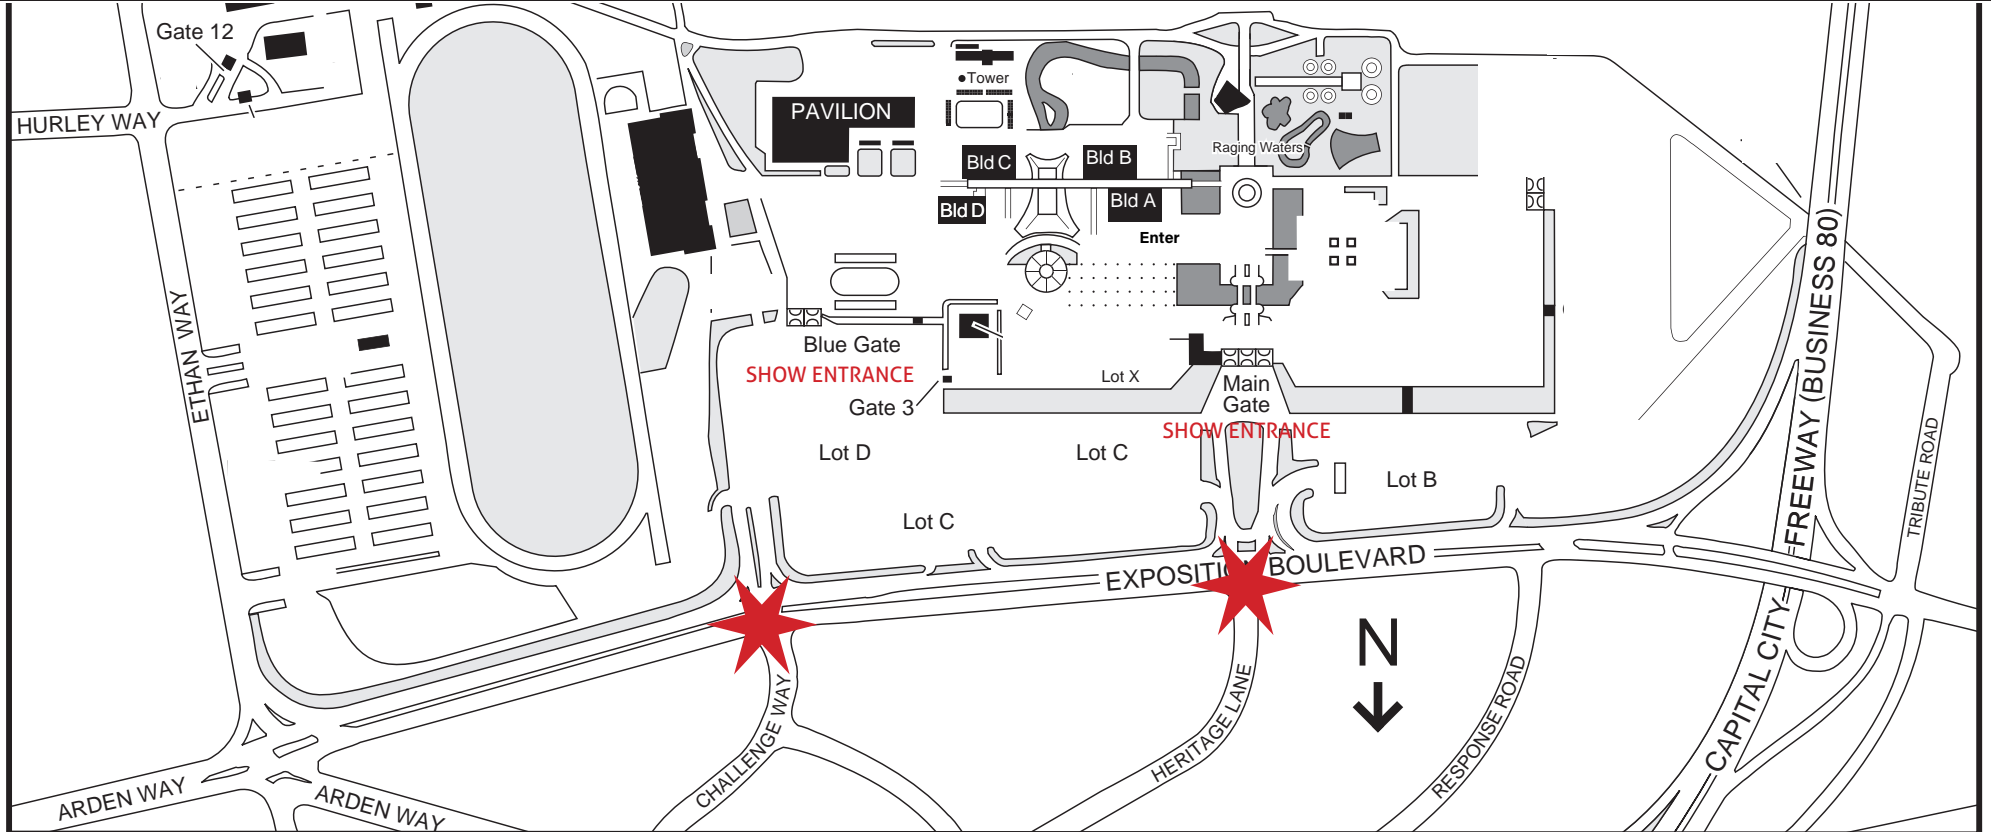

SHOW HOURS

Thurs: 11a-8p

Fri: 11a-8p

Sat: 10a-7p

Sun: 10a-4p

SportsExpos.com/attend/sacramento

Revised 11/2021