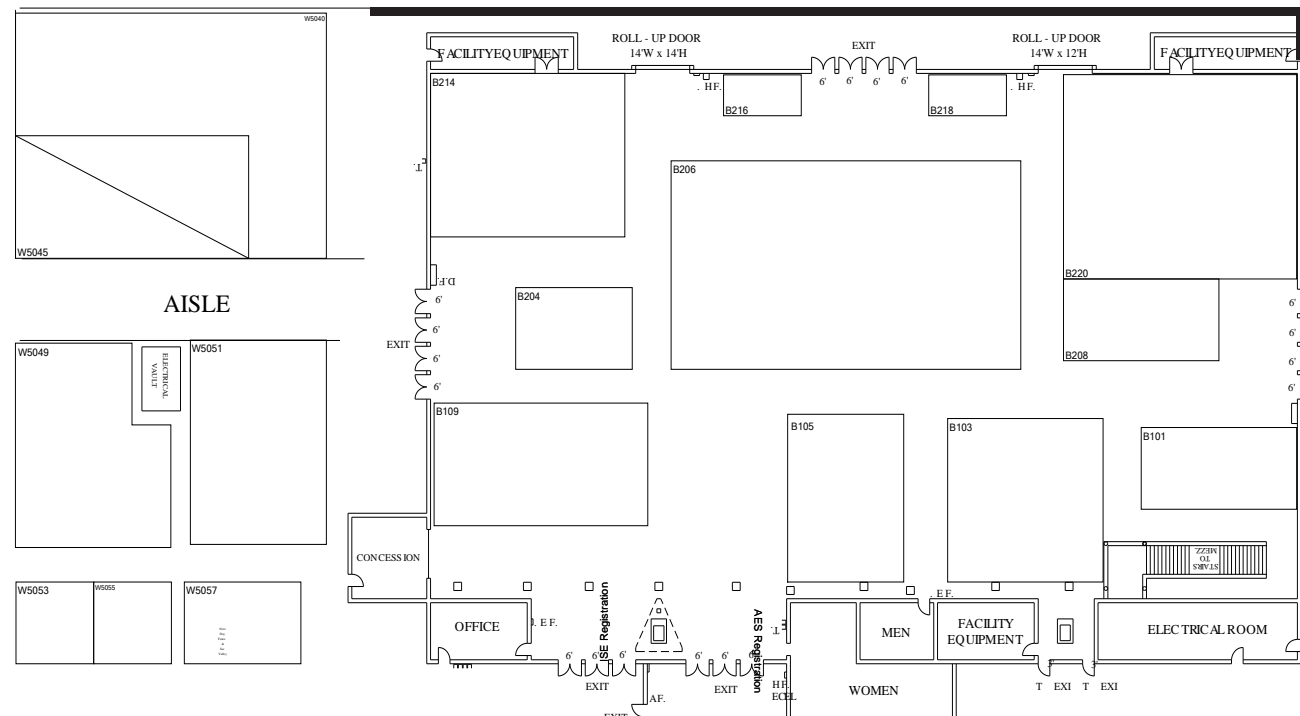

BLUE SHOW ENTRANCE (EAST)

January 14-17, 2027

Cal Expo - Buildings A-B, C-D & Dog Arena 1600 Exposition Blvd., Sacramento, CA 95815

BLUE ENTRANCE & PAVILION BUILDING

BUILDING C

YOUTH FAIR (D)

BUILDING B

Sporting Dog Arena

BUILDING A

GREEN SHOW ENTRANCE (WEST)

Jan. 14-17, 2027

CAL EXPO

1600 Exposition Blvd. Sacramento, CA 95815

SHOW HOURS

Thurs: 11a-8p

Fri: 11a-8p