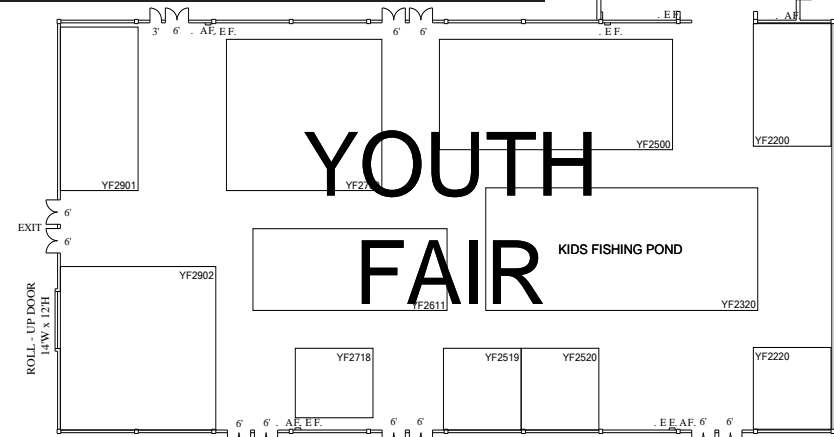

BLUE SHOW ENTRANCE (EAST)

January 14-17, 2027

Cal Expo - Buildings A-B, C-D & Dog Arena 1600 Exposition Blvd., Sacramento, CA 95815

BLUE ENTRANCE & PAVILION BUILDING

BUILDING C

YOUTH FAIR (D)

BUILDING B

Sporting Dog Arena

BUILDING A

GREEN SHOW ENTRANCE (WEST)

Jan. 14-17, 2027

CAL EXPO

1600 Exposition Blvd. Sacramento, CA 95815

SHOW HOURS

Thurs: 11a-8p

Fri: 11a-8p