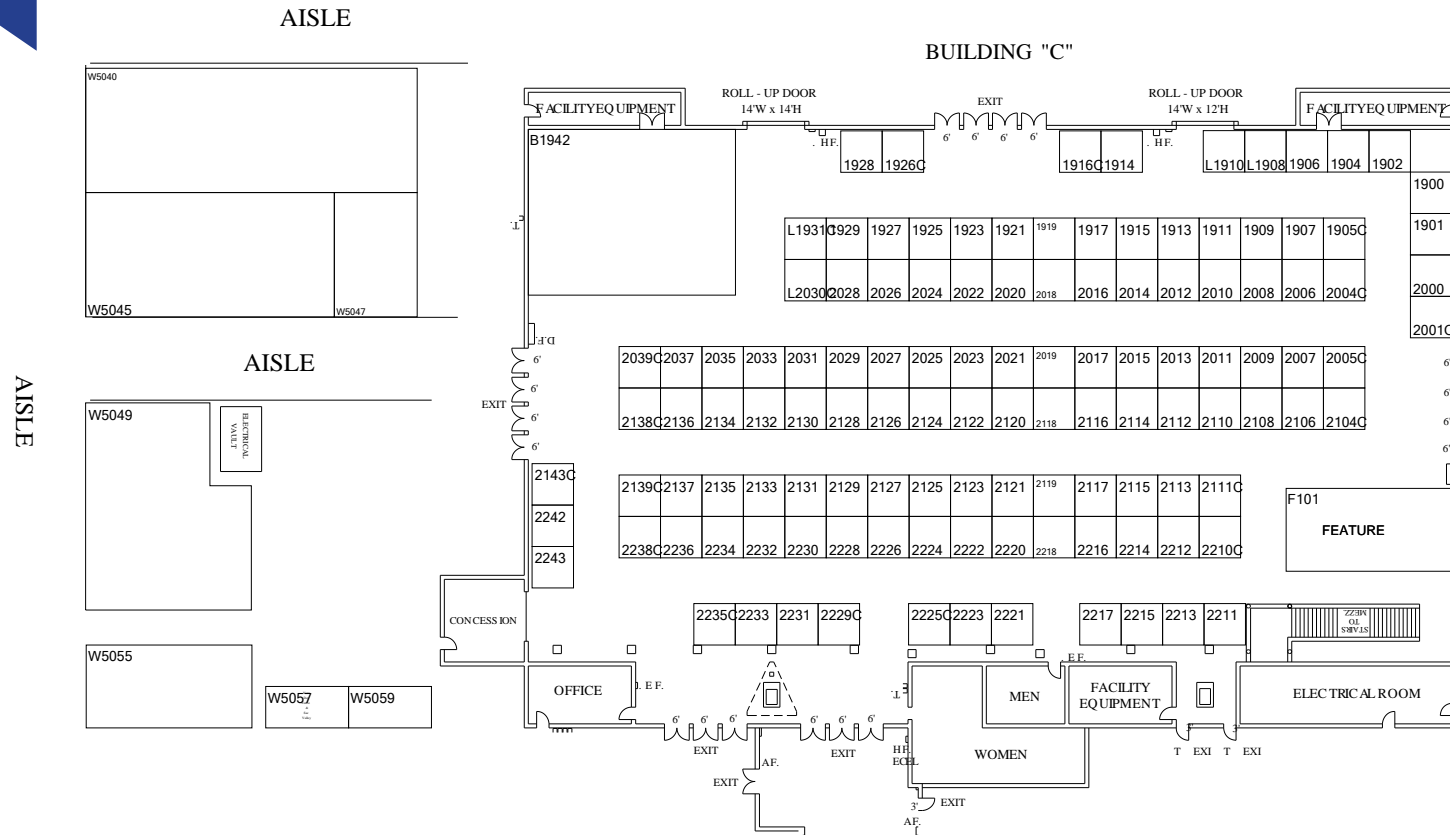

January 16-19, 2025

Cal Expo - Pavilion Building

1600 Exposition Blvd., Sacramento, CA 95815

GREEN ENTRANCE, BUILDINGS C - D & A - B & Sporting-Dog Arena AISLE

BLUE SHOW ENTRANCE (EAST)

Click [HERE](#) or press ENTER see Buildings C-D and A-B

January 16-19, 2025

Cal Expo - Buildings A-B, C-D & Dog Arena

1600 Exposition Blvd., Sacramento, CA 95815

BLUE ENTRANCE & PAVILION BUILDING

YOUTH FAIR

Sporting-Dog Arena

Adventure Theater

GREEN SHOW ENTRANCE (WEST)