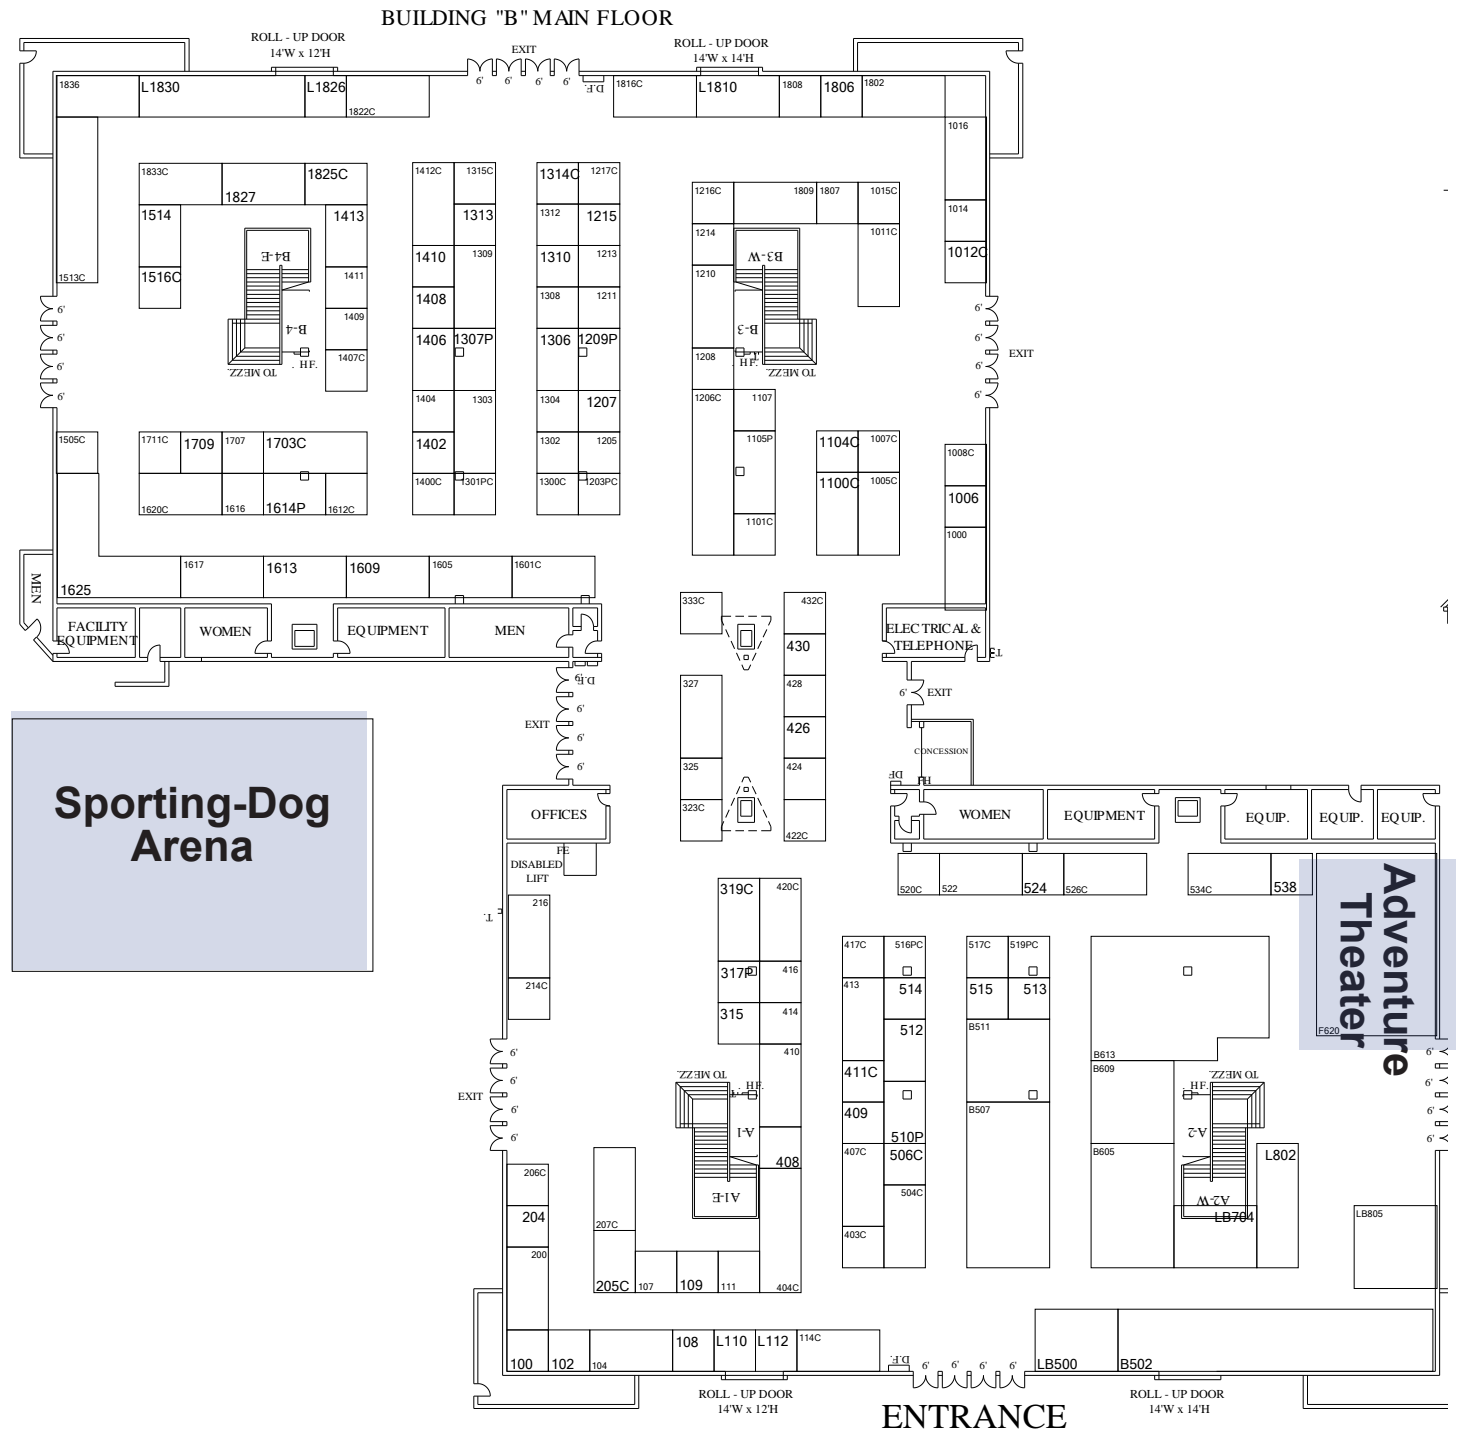

January 16-19, 2025

Cal Expo - Buildings A-B, C-D & Dog Arena

1600 Exposition Blvd., Sacramento, CA 95815

BLUE ENTRANCE & PAVILION BUILDING

YOUTH FAIR

Sporting-Dog Arena

Adventure Theater

GREEN SHOW ENTRANCE (WEST)