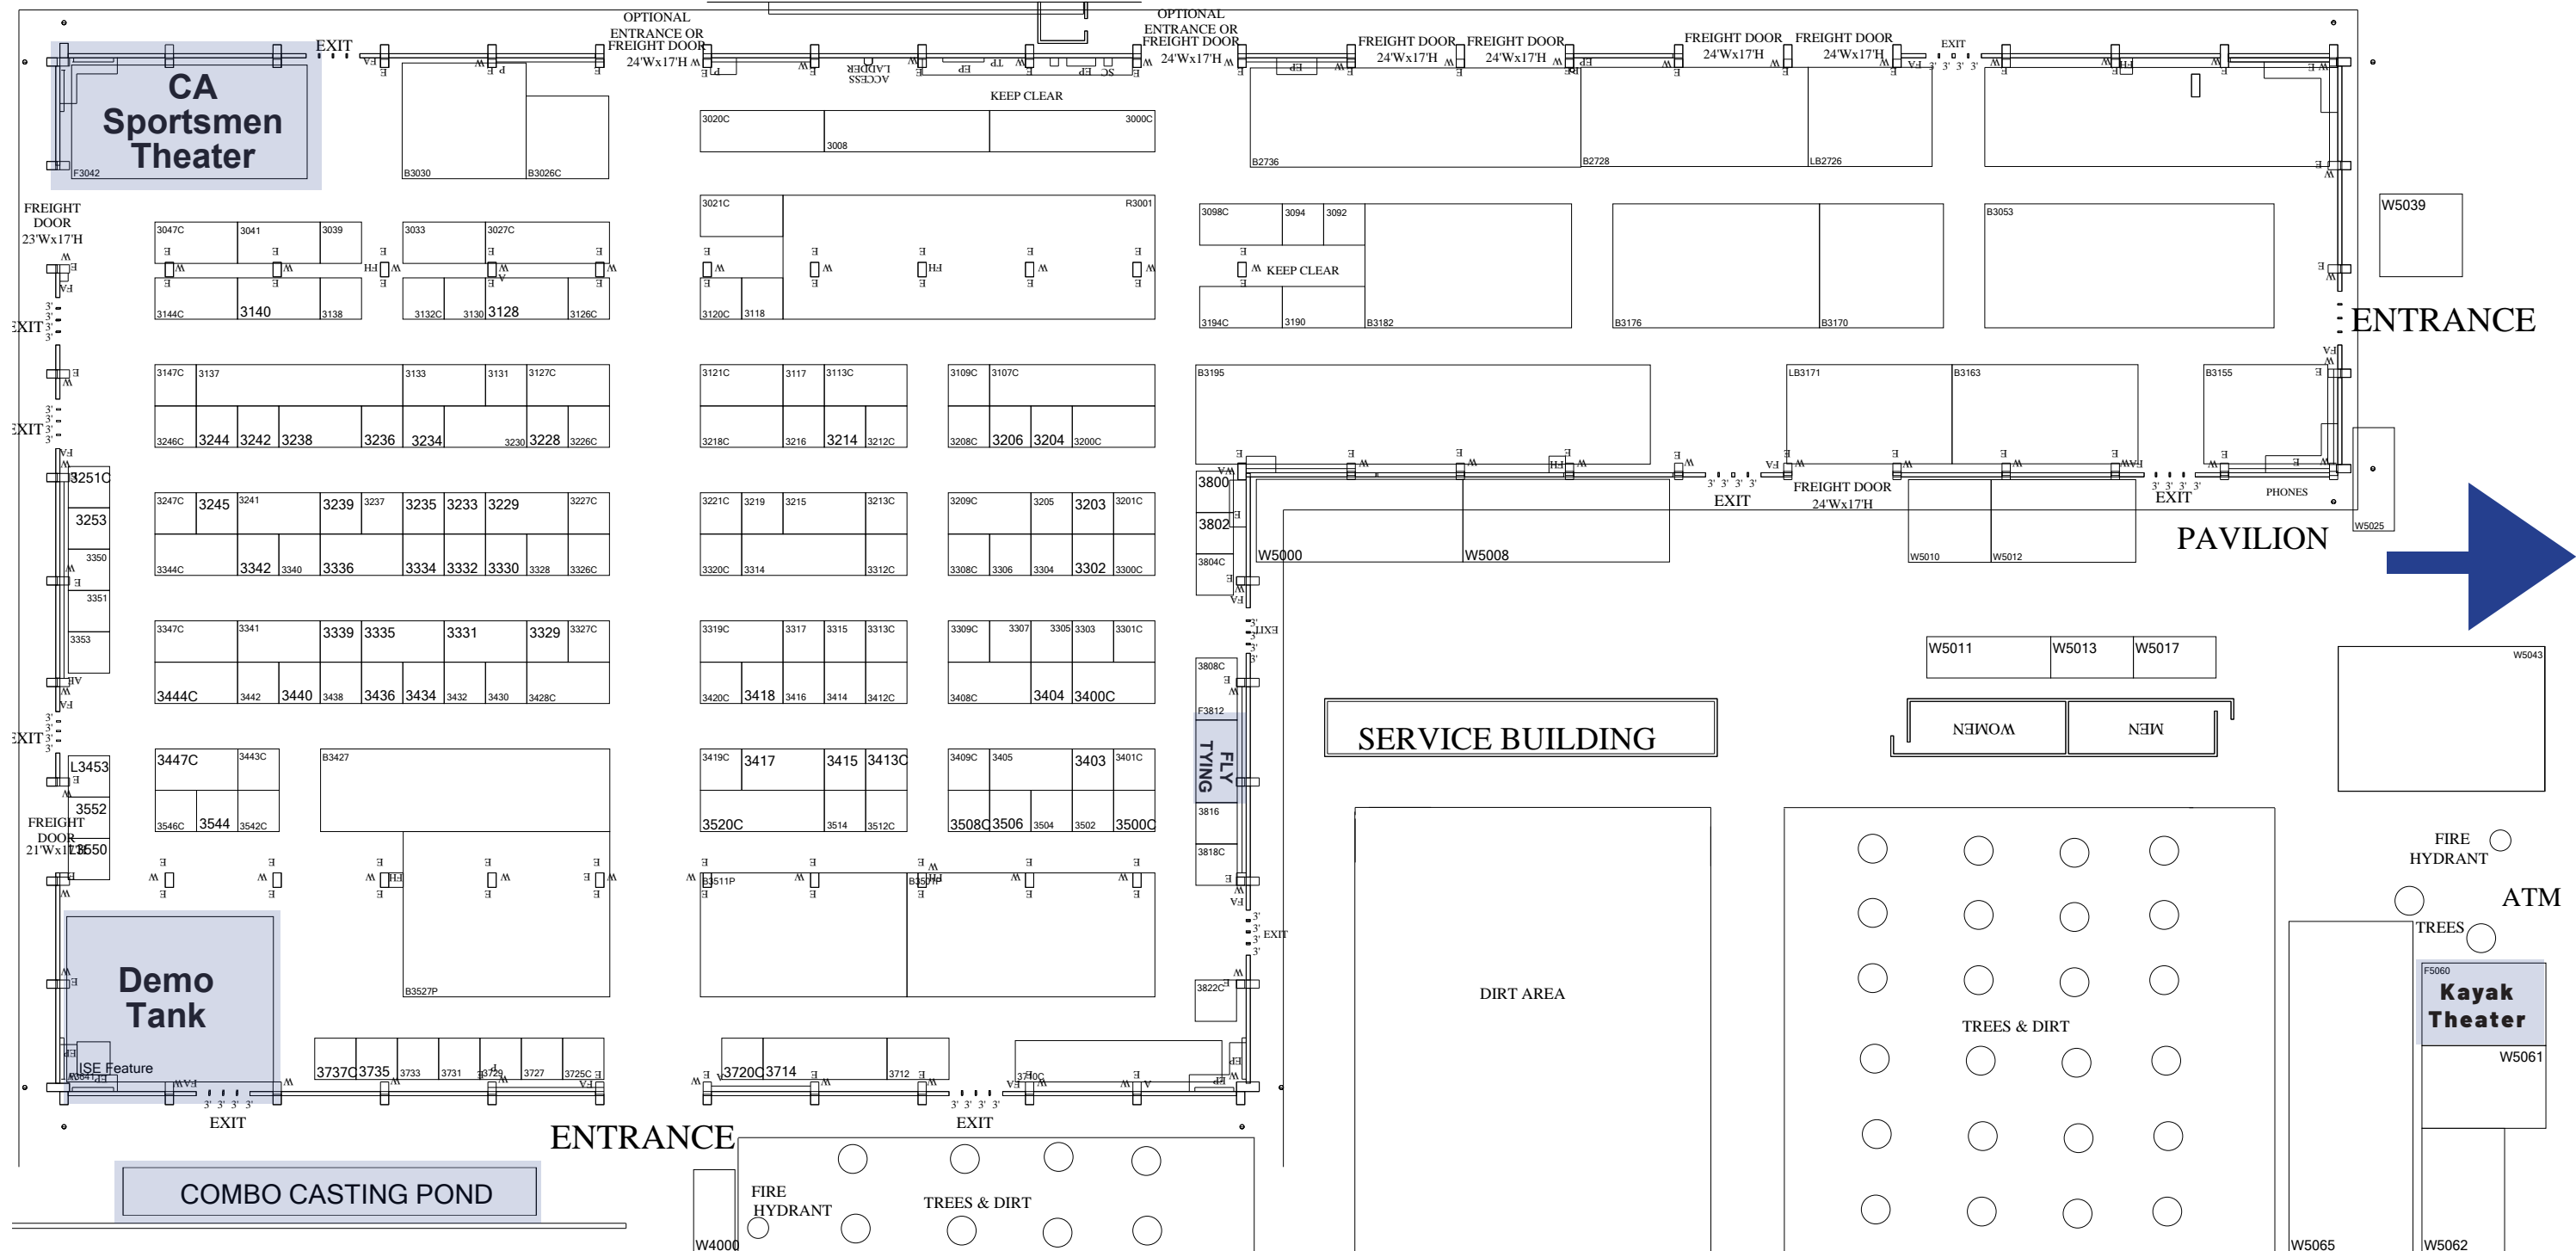

January 16-19, 2025

Cal Expo - Pavilion Building

1600 Exposition Blvd., Sacramento, CA 95815

GREEN ENTRANCE, BUILDINGS C - D & A - B & Sporting-Dog Arena AISLE

BLUE SHOW ENTRANCE (EAST)

Click [HERE](#) or press ENTER see Buildings C-D and A-B

January 16-19, 2025

Cal Expo - Buildings A-B, C-D & Dog Arena

1600 Exposition Blvd., Sacramento, CA 95815

BLUE ENTRANCE & PAVILION BUILDING

YOUTH FAIR

Sporting-Dog Arena

Adventure Theater

GREEN SHOW ENTRANCE (WEST)