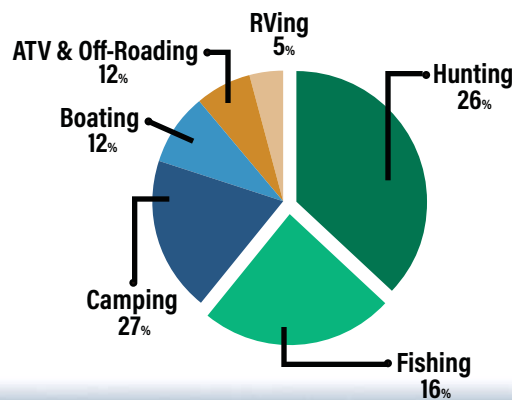

Attendee Interests