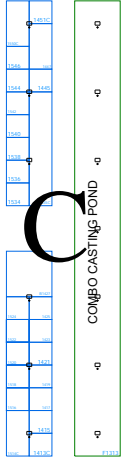

COLORADO OUTDOOR PAVILION

SEATING

COMBO CASTING POND

EXIT

SEATING

SPORTING DOGS

ENTRANCE TO HALL B

MEZZ